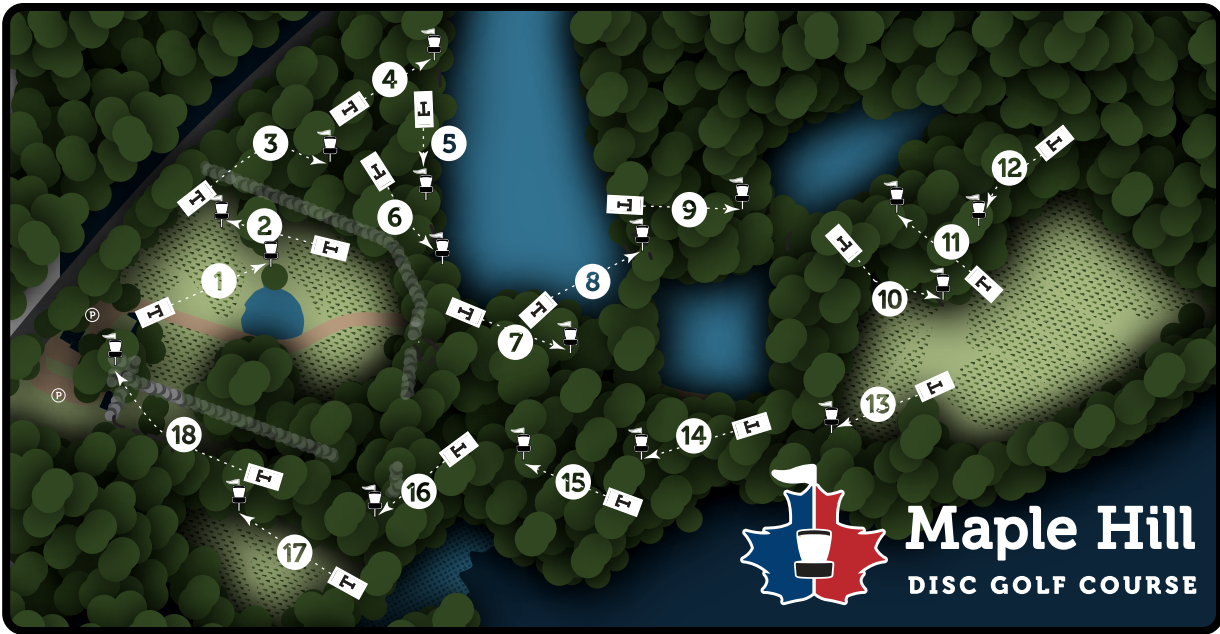

WHITES

Maple Hill

DISC GOLF COURSE

Par 55 5095 Feet Rating 930

Maple Hill

DISC GOLF COURSE

132 Marshall St.
 Leicester, MA 01524
 maplehilldiscgolf.com

*Return lost discs to Sap House.
 Do not enter the water for any reason.
 No glass bottles.
 Have fun!*

	1	2	3	4	5	6	7	8	9	OUT	10	11	12	13	14	15	16	17	18	IN	TOT	
PAR	3	3	3	3	3	3	3	3	3	27	3	3	3	3	3	3	3	3	4	28	55	
NAMES	FEET	364	292	295	302	199	312	256	262	220	2502	266	220	200	310	296	308	262	295	446	2603	5095

Do not enter ponds for any reason, there are snapping turtles, leeches, snakes, and we pay a diver to get discs. White par set for 930 rating. MapleHillDiscGolf.com